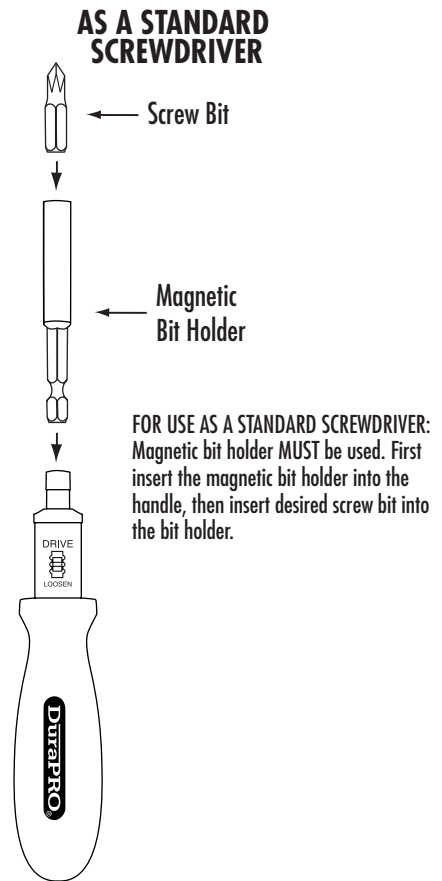

CAUTION:

Do not use in running engines or other machinery. Use only with tool and hands fully visible. Wear protective gloves and goggles. NOT FOR USE WITH ELECTRIC DRILL. Misuse can cause serious bodily injury or death.

WARRANTY: DuraPRO products are designed with quality in mind. This product is warranted against defects in material and workmanship for the life of the product. This warranty does not apply to defects or damage caused by misuse, alteration or normal wear and tear, and is limited only to replacement of this tool.

PRECAUCIÓN

No usarse en motores u otras máquinas encendidos. Usarse solamente teniendo la herramienta y las manos en plena vista. Usar guantes y anteojos de protección. NO USARSE CON UN TALADRO ELÉCTRICO. El uso incorrecto puede causar lesiones graves o mortales.

GARANTÍA: Los productos DuraPRO han sido diseñados con la calidad en mente. Este producto está garantizado contra defectos de material y mano de obra durante la vida del producto. Esta garantía no se aplica a defectos o daños causados por el maltrato, la alteración o el desgaste normal, y está limitada solamente al reemplazo de la herramienta.