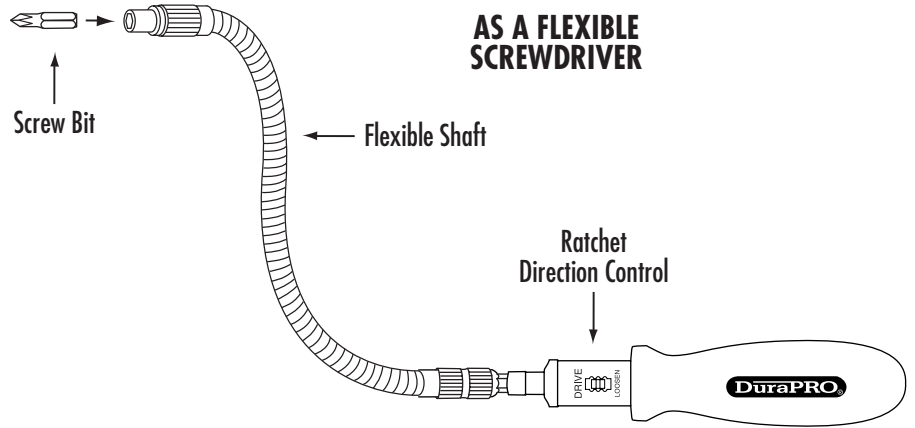

CAUTION:

Do not use in running engines or other machinery. Use only with tool and hands fully visible. Wear protective gloves and goggles. NOT FOR USE WITH ELECTRIC DRILL. Misuse can cause serious bodily injury or death.

WARRANTY: DuraPRO products are designed with quality in mind. This product is warranted against defects in material and workmanship for the life of the product. This warranty does not apply to defects or damage caused by misuse, alteration or normal wear and tear, and is limited only to replacement of this tool.

PRECAUCIÓN

No usarse en motores u otras máquinas encendidos. Usarse solamente teniendo la herramienta y las manos en plena vista. Usar guantes y anteojos de protección. NO USARSE CON UN TALADRO ELÉCTRICO. El uso incorrecto puede causar lesiones graves o mortales.

GARANTÍA: Los productos DuraPRO han sido diseñados con la calidad en mente. Este producto está garantizado contra defectos de material y mano de obra durante la vida del producto. Esta garantía no se aplica a defectos o daños causados por el maltrato, la alteración o el desgaste normal, y está limitada solamente al reemplazo de la herramienta.