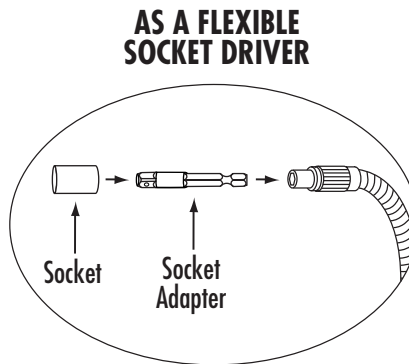

CAUTION:

Do not use in running engines or other machinery. Use only with tool and hands fully visible. Wear protective gloves and goggles. NOT FOR USE WITH ELECTRIC DRILL. Misuse can cause serious bodily injury or death.

WARRANTY: DuraPRO products are designed with quality in mind. This product is warranted against defects in material and workmanship for the life of the product. This warranty does not apply to defects or damage caused by misuse, alteration or normal wear and tear, and is limited only to replacement of this tool.

PRECAUCIÓN

No usarse en motores u otras máquinas encendidos. Usarse solamente teniendo la herramienta y las manos en plena vista. Usar guantes y anteojos de protección. NO USARSE CON UN TALADRO ELÉCTRICO. El uso incorrecto puede causar lesiones graves o mortales.

GARANTÍA: Los productos DuraPRO han sido diseñados con la calidad en mente. Este producto está garantizado contra defectos de material y mano de obra durante la vida del producto. Esta garantía no se aplica a defectos o daños causados por el maltrato, la alteración o el desgaste normal, y está limitada solamente al reemplazo de la herramienta.