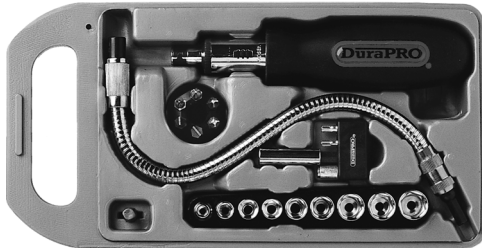

Snake driver™ screwdriver & socket set

go beyond your reach®

26 Piece Set

- Drive screws, nuts and bolts at virtually any angle
- Get into those hard to reach areas
- Ultimate flex design
- Includes metric and SAE sockets, and an assortment of screw bits

Contents:

- 1 - Round bit holder
- 4 - Phillips screw bits (#0, #1, #2, #3)
- 2 - Slotted screw bits (3/16", 1/4")
- 1 - Square screw bit holder
- 2 - Star screwbits (ST15, ST20)
- 1 - Magnetic bit holder (2-1/2")
- 1 - Magnetic pick-up attachment
- 1 - Socket tray
- 9 - 1/4" drive sockets (3/16", 1/4", 9/32", 5/16", 11/32", 3/8", 7/16", 15/32", 1/2")
- 1 - Drive socket adapter (1/4")
- 1 - POSIGRIP ratcheting handle
- 1 - Flexible shaft (12")
- 1 - Durable carry case