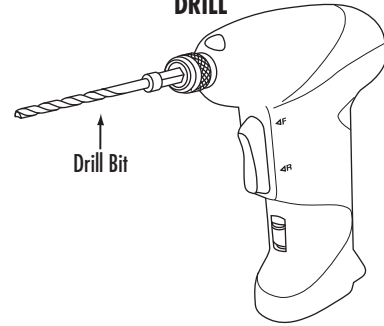

DuraPRO

Palm
6V pro

compact lighted
cordless PosiGRIP
drill/driver

TO INSERT AND REMOVE BITS:
Pull forward on gold collar of the ZipCHUCK™ (see above). Insert or remove bit, and release collar.

50 piece set

- Powerful 6V cordless drill/driver
- Compact design – fits in the palm of your hand or pocket
- Comfortable ergonomic grip
- Built-in quick release ZipCHUCK™ – change screw bits, drill bits & nut drivers rapidly – locks bits in secure
- Built-in super-bright LED light for working in areas where ambient light is limited
- Includes an assortment of screw bits, nut drivers & drill bits
- Limited warranty

AS A CORDLESS SCREWDRIVER

NOTE: Magnetic bit extension **MUST** be used with short screw bits. Without extension, bits can become lodged in PalmPRO.

AS A CORDLESS DRILL

AS A CORDLESS NUT DRIVER

AS A HOOK DRIVER