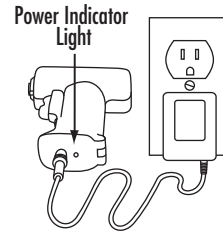

MAGNETIC PICK-UP TOOL
(18" when fully extended)

To charge, plug AC Power Adapter into base of the PalmPRO handle, then plug into a standard 110/120V AC household electrical outlet. Charge battery for 10 hours before first use. Battery will fully charge in 3 hours after the first charge.

CAUTION:

Use only with tool and hands fully visible. Always wear protective goggles and gloves. Misuse may result in serious injury or death.

PELIGRO:

Usar solamente con herramientas y manos a la vista. Siempre use anteojos protectores y guantes. Mal uso puede resultar en serios daños o muerte.

WARRANTY: DuraPRO products are designed with quality in mind. This product is warranted against defects in material and workmanship for two years from date of purchase. This warranty does not apply to defects or damage caused by misuse, alteration or normal wear and tear, and is limited only to replacement of this tool.

GARANTÍA: Los productos DuraPRO han sido diseñados con la calidad en mente. Este producto está garantizado contra defectos de material y mano de obra durante dos años a partir de la fecha de la compra. Esta garantía no se aplica a defectos o daños causados por el maltrato, la alteración o el desgaste normal, y está limitada solamente al reemplazo de la herramienta.

Tools that work for you®

Innovative Concepts Corporation
Torrington, CT 06790 U.S.A.

Designed in U.S.A.
U.S. Pat. Nos. 6,168,287 and
D436,819 and Patent Pending

Made in China

DuraPRO is a registered trademark of
ICC Innovative Concepts Corporation

Visit us on the World Wide Web
<http://www.durapro.com>

Customer Service

860-482-0512

9a-5p M-F, EST

Recyclable ♻️ © 2005 ICC 0105