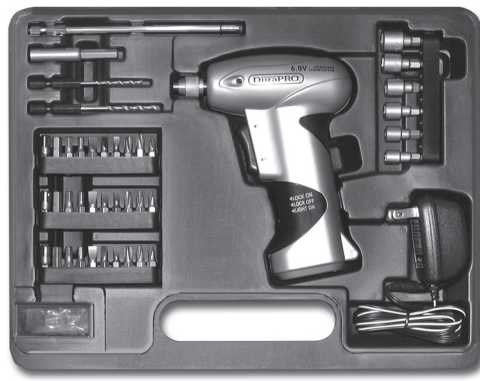

DuraPRO

Palm
6V pro

compact lighted
cordless PosiGRIP
drill/driver

TO INSERT AND REMOVE BITS:
Pull forward on gold collar of the ZipCHUCK™ (see above). Insert or remove bit, and release collar.

50 piece set

- Powerful 6V cordless drill/driver
- Compact design – fits in the palm of your hand or pocket
- Comfortable ergonomic grip
- Built-in quick release ZipCHUCK™ – change screw bits, drill bits & nut drivers rapidly – locks bits in secure
- Built-in super-bright LED light for working in areas where ambient light is limited
- Includes an assortment of screw bits, nut drivers & drill bits
- Limited warranty

AS A CORDLESS SCREWDRIVER

NOTE: Magnetic bit extension **MUST** be used with short screw bits. Without extension, bits can become lodged in PalmPRO.

AS A CORDLESS DRILL

AS A CORDLESS NUT DRIVER

AS A HOOK DRIVER

Contents:

- 1 - 6V PosiGrip PalmPRO with AC power adapter
- 2 - Dual-purpose wood/steel high speed drill bits (3/32", 1/8")
- 1 - 2-1/2" Magnetic bit extension
- 6 - Nut drivers (1/4", 9/32", 5/16", 11/32", 3/8", 7/16")
- 6 - Phillips screw bits (#0, #1, #2, #2, #2, #3)
- 6 - Square drive screw bits (S0, S1, S2, S2, S2, S3)
- 5 - Slotted screw bits (1/8", 3/16", 1/4", 1/4", 5/16")
- 7 - Star screw bits (ST-10, ST-15, ST-20, ST-25, ST-27, ST-30, ST-40)
- 6 - HEX screw bits (3/32", 1/8", 5/32", 3/16", 7/32", 1/4")
- 1 - Telescoping magnetic pick-up tool
- 1 - Hook driver attachment
- 7 - 1/2" C-type hooks
- 1 - Durable carry case