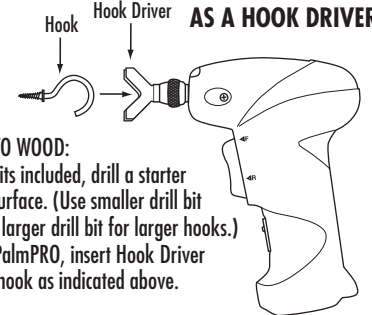

- Powerful 6V cordless drill/driver
- Compact design – fits in the palm of your hand or pocket
- Comfortable ergonomic grip
- Built-in quick release ZipCHUCK™ – change screw bits, drill bits & nut drivers rapidly – locks bits in secure
- Built-in super-bright LED light for working in areas where ambient light is limited
- Includes an assortment of screw bits, nut drivers & drill bits
- Limited warranty

AS A CORDLESS SCREWDRIVER

NOTE: Magnetic bit extension **MUST** be used with short screw bits. Without extension, bits can become lodged in PalmPRO.

AS A CORDLESS DRILL

AS A CORDLESS NUT DRIVER

AS A HOOK DRIVER

TO INSTALL HOOKS INTO WOOD:
Using one of the drill bits included, drill a starter hole into the wooden surface. (Use smaller drill bit for smaller hooks, and larger drill bit for larger hooks.) Remove drill bit from PalmPRO, insert Hook Driver attachment and insert hook as indicated above.