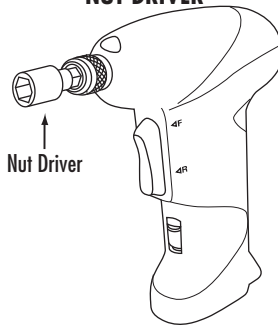

- Powerful 6V cordless drill/driver
- Compact design – fits in the palm of your hand or pocket
- Comfortable ergonomic grip
- Built-in quick release ZipCHUCK™ – change screw bits, drill bits & nut drivers rapidly – locks bits in secure
- Built-in super-bright LED light for working in areas where ambient light is limited
- Includes an assortment of screw bits, nut drivers & drill bits
- Limited warranty

AS A CORDLESS SCREWDRIVER

NOTE: Magnetic bit extension **MUST** be used with short screw bits. Without extension, bits can become lodged in PalmPRO.

AS A CORDLESS DRILL

AS A CORDLESS NUT DRIVER

AS A HOOK DRIVER

TO INSTALL HOOKS INTO WOOD:
Using one of the drill bits included, drill a starter hole into the wooden surface. (Use smaller drill bit for smaller hooks, and larger drill bit for larger hooks.) Remove drill bit from PalmPRO, insert Hook Driver attachment and insert hook as indicated above.