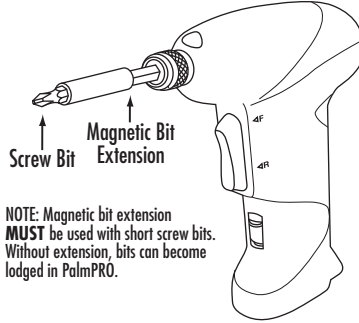

DuraPRO

Palm
6V pro

compact lighted
cordless PosiGRIP
drill/driver

TO INSERT AND REMOVE BITS:
Pull forward on gold collar of the ZipCHUCK™ (see above). Insert or remove bit, and release collar.

50 piece set

- Powerful 6V cordless drill/driver
- Compact design – fits in the palm of your hand or pocket
- Comfortable ergonomic grip
- Built-in quick release ZipCHUCK™ – change screw bits, drill bits & nut drivers rapidly – locks bits in secure
- Built-in super-bright LED light for working in areas where ambient light is limited
- Includes an assortment of screw bits, nut drivers & drill bits
- Limited warranty

AS A CORDLESS SCREWDRIVER

NOTE: Magnetic bit extension **MUST** be used with short screw bits. Without extension, bits can become lodged in PalmPRO.

AS A CORDLESS DRILL

AS A CORDLESS NUT DRIVER

AS A HOOK DRIVER