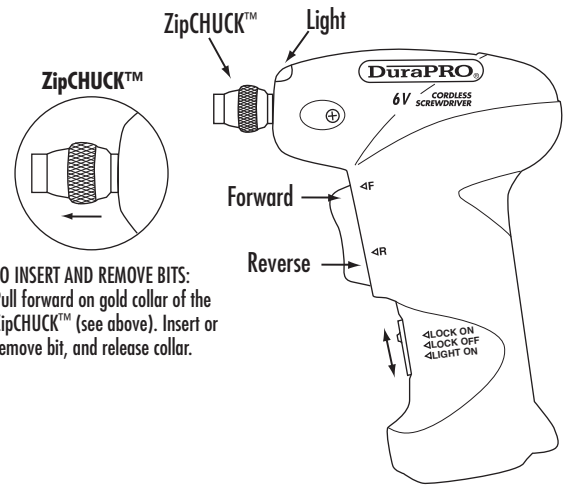

DuraPRO

Palm
6V pro

compact lighted
cordless PosiGRIP
drill/driver

TO INSERT AND REMOVE BITS:
Pull forward on gold collar of the ZipCHUCK™ (see above). Insert or remove bit, and release collar.

50 piece set

- Powerful 6V cordless drill/driver
- Compact design – fits in the palm of your hand or pocket
- Comfortable ergonomic grip
- Built-in quick release ZipCHUCK™ – change screw bits, drill bits & nut drivers rapidly – locks bits in secure
- Built-in super-bright LED light for working in areas where ambient light is limited
- Includes an assortment of screw bits, nut drivers & drill bits
- Limited warranty

AS A CORDLESS SCREWDRIVER

NOTE: Magnetic bit extension **MUST** be used with short screw bits. Without extension, bits can become lodged in PalmPRO.

AS A CORDLESS DRILL

AS A CORDLESS NUT DRIVER

AS A HOOK DRIVER

Contents:

- 1 - 6V PosiGrip PalmPRO with AC power adapter
- 2 - Dual-purpose wood/steel high speed drill bits (3/32", 1/8")
- 1 - 2-1/2" Magnetic bit extension
- 6 - Nut drivers (1/4", 9/32", 5/16", 11/32", 3/8", 7/16")
- 6 - Phillips screw bits (#0, #1, #2, #2, #2, #3)
- 6 - Square drive screw bits (S0, S1, S2, S2, S2, S3)
- 5 - Slotted screw bits (1/8", 3/16", 1/4", 1/4", 5/16")
- 7 - Star screw bits (ST-10, ST-15, ST-20, ST-25, ST-27, ST-30, ST-40)
- 6 - HEX screw bits (3/32", 1/8", 5/32", 3/16", 7/32", 1/4")
- 1 - Telescoping magnetic pick-up tool
- 1 - Hook driver attachment
- 7 - 1/2" C-type hooks
- 1 - Durable carry case