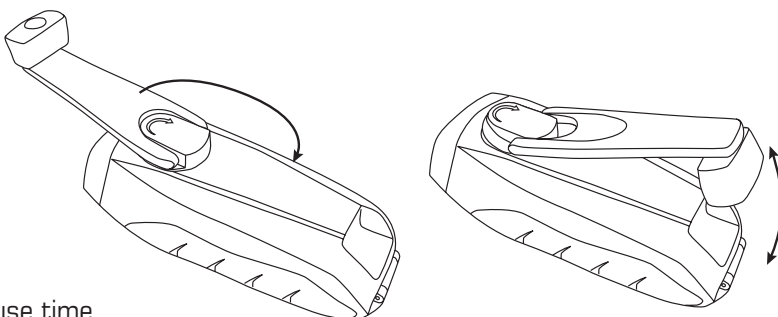

Flashlight LEDs

Emergency Red LEDs

On/Off/Mode Button

Press once for flashlight mode.
Press again to turn off.
Press again for flasher mode.
Press again to turn off.

Charger Port

To Charge Light

Make sure unit is off.

Lift handle up for winding.

Push handle down to use/store flashlight.

Turning handle clockwise, wind at 160 R.P.M. for one minute to charge.

A full charge will yield up to 15 minutes of flashlight use time.

To Charge Cell Phone

Make sure unit is off.

Open back panel and insert 12v power cord (not included) into back of light.

Turning handle clockwise, wind at 160 R.P.M. for two minutes.

A full charge will yield up to 2 minutes of emergency talk time or 30 minutes of standby power.