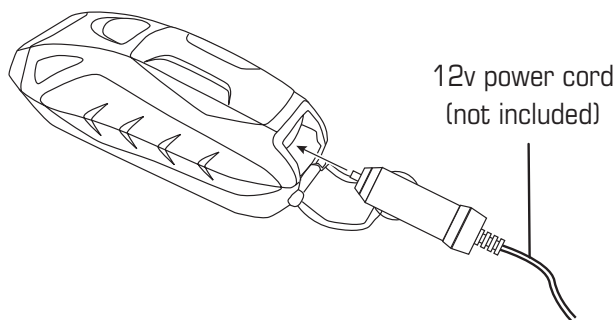

Lift handle up for winding.

Push handle down to use/store flashlight.

Turning handle clockwise, wind at 160 R.P.M. for one minute to charge.

A full charge will yield up to 15 minutes of flashlight use time.

To Charge Cell Phone

Make sure unit is off.

Open back panel and insert 12v power cord (not included) into back of light.

Turning handle clockwise, wind at 160 R.P.M. for two minutes.

A full charge will yield up to 2 minutes of emergency talk time or 30 minutes of standby power.