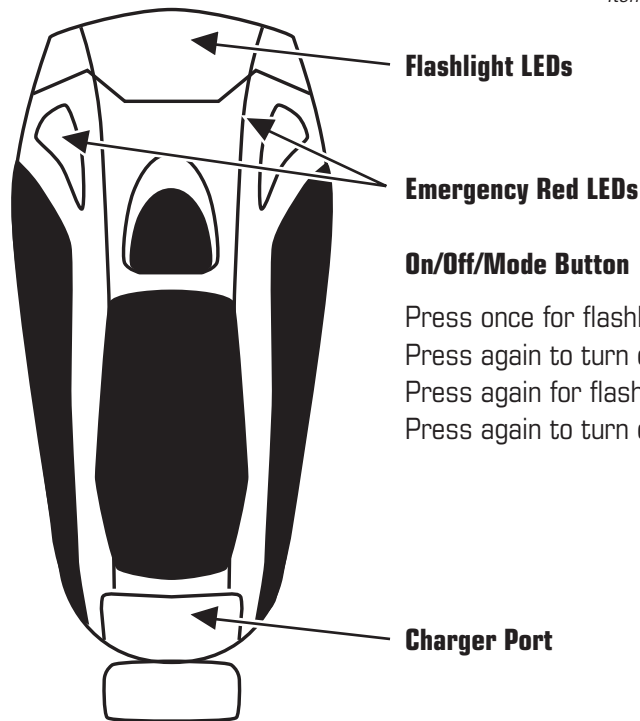

MEGABRITE®

**SELF-POWERED
turbo-power™**

cell phone charger & LED flashlight

- Charge your cell phone with your 12v car power cord – no adapters needed
- Works with virtually all major cell phone brands
- Revolutionary self-powered technology – no batteries to replace
- Recharge over and over simply by winding up the handle
- Great for power outages, emergencies, camping and more...
- Super-bright LEDs never need replacing
- Ergonomic rubber grip handle

Flashlight LEDs

Emergency Red LEDs

On/Off/Mode Button

Press once for flashlight mode.
Press again to turn off.
Press again for flasher mode.
Press again to turn off.

Charger Port

To Charge Light

Make sure unit is off.

Lift handle up for winding.

Push handle down to use/store flashlight.

Turning handle clockwise, wind at 160 R.P.M. for one minute to charge.

A full charge will yield up to 15 minutes of flashlight use time.

To Charge Cell Phone

Make sure unit is off.

Open back panel and insert 12v power cord (not included) into back of light.

Turning handle clockwise, wind at 160 R.P.M. for two minutes.

A full charge will yield up to 2 minutes of emergency talk time or 30 minutes of standby power.