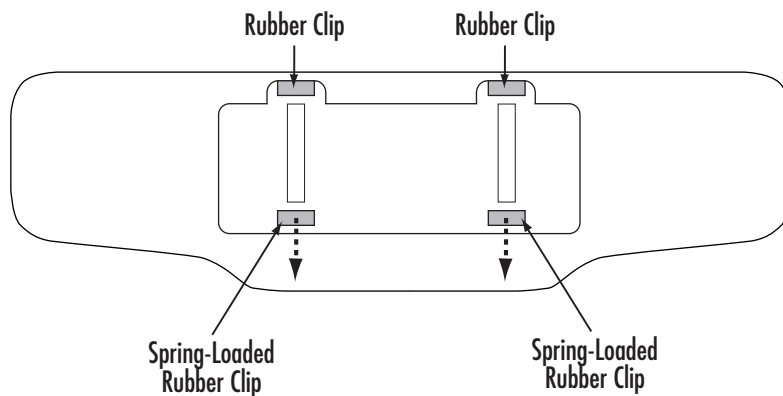

TORCON®

VisionPRO™

wide-angle rearview mirror
with anti-glare surface

- Extra large surface area gives you wider visibility in blind spots
- Anti-glare gold-plated surface absorbs and diffuses light
- Spring-loaded clips attach quickly and easily to most existing rearview mirrors
- Lifetime warranty

INSTALLATION

(Back view of VisionPRO mirror shown)

Hook top rubber clips over top edge of your vehicle's rearview mirror. Holding the VisionPRO mirror securely, pull down on the spring-loaded rubber clips until they are extended enough to hook over the bottom edge of your vehicle's rearview mirror. Let go of the VisionPRO mirror. Check to make sure it is securely clamped to your vehicle's rearview mirror.

Your VisionPRO mirror is equipped with a sliding back panel so that it can be moved from side to side if necessary. If the VisionPRO mirror prevents you from lowering or raising your car's visor, simply slide it right or left while it is still attached to your rearview mirror.

ADVERTENCIA:

Lea las instrucciones antes de instalar. Tenga cuidado al unir el espejo. Los clips son por resorte y el uso erróneo puede causar lesión a los dedos. Pruebe el espejo para asegurar el accesorio. Si no unido con seguridad, no utilice. Los objetos pueden estar más cercanos que aparecen en espejo.