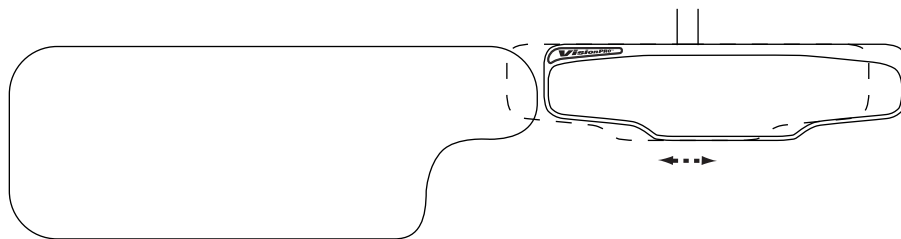

TORCON®

VisionPRO™

wide-angle rearview mirror
with anti-glare surface

- Extra large surface area gives you wider visibility in blind spots
- Anti-glare gold-plated surface absorbs and diffuses light
- Spring-loaded clips attach quickly and easily to most existing rearview mirrors
- Lifetime warranty

INSTALLATION

(Back view of VisionPRO mirror shown)

Hook top rubber clips over top edge of your vehicle's rearview mirror. Holding the VisionPRO mirror securely, pull down on the spring-loaded rubber clips until they are extended enough to hook over the bottom edge of your vehicle's rearview mirror. Let go of the VisionPRO mirror. Check to make sure it is securely clamped to your vehicle's rearview mirror.

Your VisionPRO mirror is equipped with a sliding back panel so that it can be moved from side to side if necessary. If the VisionPRO mirror prevents you from lowering or raising your car's visor, simply slide it right or left while it is still attached to your rearview mirror.